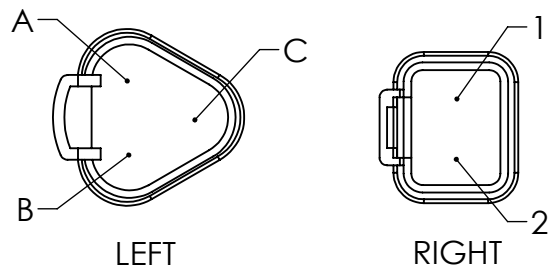

REVISIONS			
REV.	DESCRIPTION	DATE	APPROVED
A	ORIGINAL	10/17/2023	BH

DEUTSCH CONNECTOR WIRING		
	LEFT CONNECTOR	RIGHT CONNECTOR
1/A (RED)	CIRCUIT 1 (SPOT)	CIRCUIT 2 (SCENE)
2/B (BLACK)	GROUND	GROUND
C (YELLOW)	CIRCUIT 3 (FLOOD)	N/A

M6X50 HEX HEAD BOLT & NUT

OPTICS	
SCENE	60°
FLOOD	40°
SPOT	25°
	10°

**PROPRIETARY AND CONFIDENTIAL**  
 THE INFORMATION CONTAINED IN THIS DRAWING IS THE SOLE PROPERTY OF HIZVIZ LIGHTING INC. ANY REPRODUCTION IN PART OR AS A WHOLE WITHOUT THE WRITTEN PERMISSION OF HIZVIZ LIGHTING INC. IS PROHIBITED.

**UNLESS OTHERWISE SPECIFIED:**  
 -DIMENSIONS ARE IN INCHES  
 -DIMENSIONS NOT SHOWN ARE FOUND IN 3D CAD DATA  
 -TOLERANCES  
 ANGULAR: ±0.25°  
 ONE PLACE DECIMAL: ±0.100  
 TWO PLACE DECIMAL: ±0.030  
 THREE PLACE DECIMAL: ±0.005

DESIGNED: BH	DATE: 10/17/2023	CURRENT: 14.1A @ 12.8V DC
CHECKED: WM	DATE: 10/17/2023	
APPROVED: SM	DATE: 10/17/2023	EFFECTIVE LUMENS: 13,495 lm
LENGTH: 46.4 in	WIDTH: 2.4 in	HEIGHT: 2.1 in
		IP RATING: IP68/69K