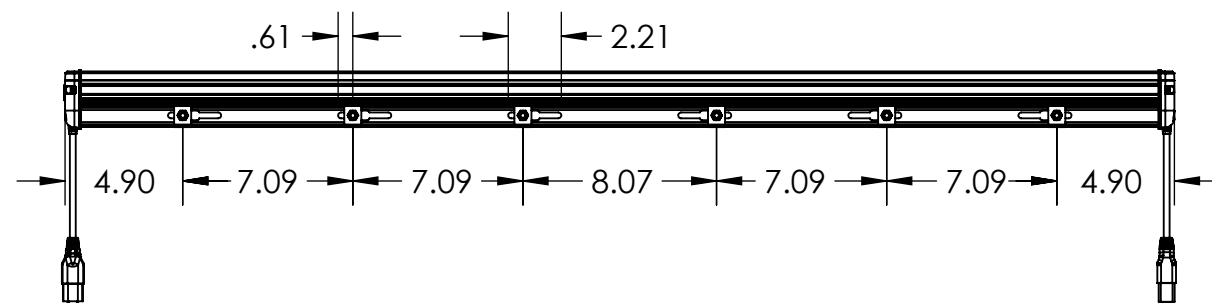

OPTICS	
SCENE	60°
FLOOD	40°
SPOT	25°
	10°

PROPRIETARY AND CONFIDENTIAL
THE INFORMATION CONTAINED IN THIS DRAWING IS THE SOLE PROPERTY OF HIZVIZ LIGHTING INC. ANY REPRODUCTION IN PART OR AS A WHOLE WITHOUT THE WRITTEN PERMISSION OF HIZVIZ LIGHTING INC. IS PROHIBITED.

UNLESS OTHERWISE SPECIFIED:
-DIMENSIONS ARE IN INCHES
-DIMENSIONS NOT SHOWN ARE FOUND IN 3D CAD DATA
-TOLERANCES
ANGULAR: ±0.25°
ONE PLACE DECIMAL: ±0.100
TWO PLACE DECIMAL: ±0.030
THREE PLACE DECIMAL: ±0.005

DESIGNED: BH	DATE: 10/17/2023	CURRENT: 14.1A @ 12.8V DC
CHECKED: WM	DATE: 10/17/2023	
APPROVED: SM	DATE: 10/17/2023	EFFECTIVE LUMENS: 13,495 lm
LENGTH: 46.4 in	WIDTH: 2.4 in	HEIGHT: 2.1 in
		IP RATING: IP68/69K

POWER: 180W
RAW LUMENS: 19,008 lm
WEIGHT: 10.5 lbs

<i>NOTE: CURRENT VARIES BASED ON VOLTAGE SUPPLIED</i>
OPERATING VOLTAGE: 9-32V DC
VIBRATION RATING: 21.2 Grms
TEMPERATURE RATING: -40 - 185° F

PART NAME		BROW LIGHT	
SIZE	PART NO.	REV	
B	FT-B-46-__	A	
SCALE: 1:12	DATE: 10/17/2023	SHEET 1 OF 1