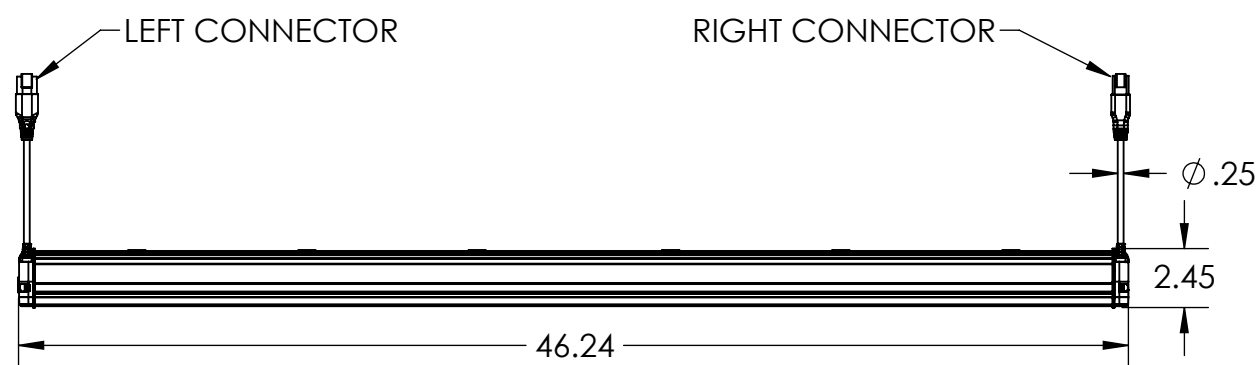

REVISIONS			
REV.	DESCRIPTION	DATE	APPROVED
A	ORIGINAL	10/17/2023	BH

DEUTSCH CONNECTOR WIRING		
	LEFT CONNECTOR	RIGHT CONNECTOR
1/A (RED)	CIRCUIT 1 (SPOT)	CIRCUIT 2 (SCENE)
2/B (BLACK)	GROUND	GROUND
C (YELLOW)	CIRCUIT 3 (FLOOD)	N/A

M6X50 HEX HEAD BOLT & NUT

OPTICS	
SCENE	60°
FLOOD	40°
SPOT	25°
	10°

**PROPRIETARY AND CONFIDENTIAL**  
 THE INFORMATION CONTAINED IN THIS DRAWING IS THE SOLE PROPERTY OF HIZVIZ LIGHTING INC. ANY REPRODUCTION IN PART OR AS A WHOLE WITHOUT THE WRITTEN PERMISSION OF HIZVIZ LIGHTING INC. IS PROHIBITED.

DESIGNED: BH	DATE: 10/17/2023	CURRENT: 14.1A @ 12.8V DC
CHECKED: WM	DATE: 10/17/2023	
APPROVED: SM	DATE: 10/17/2023	EFFECTIVE LUMENS: 13,495 lm
LENGTH: 46.4 in	WIDTH: 2.4 in	HEIGHT: 2.1 in
		IP RATING: IP68/69K

POWER: 180W
RAW LUMENS: 19,008 lm
WEIGHT: 10.5 lbs

<i>NOTE: CURRENT VARIES BASED ON VOLTAGE SUPPLIED</i>
OPERATING VOLTAGE: 9-32V DC
VIBRATION RATING: 21.2 Grms
TEMPERATURE RATING: -40 - 185° F

PART NAME		BROW LIGHT	
SIZE	PART NO.	REV	
<b>B</b>	FT-B-46-__	<b>A</b>	
SCALE: 1:12	DATE: 10/17/2023	SHEET 1 OF 1	