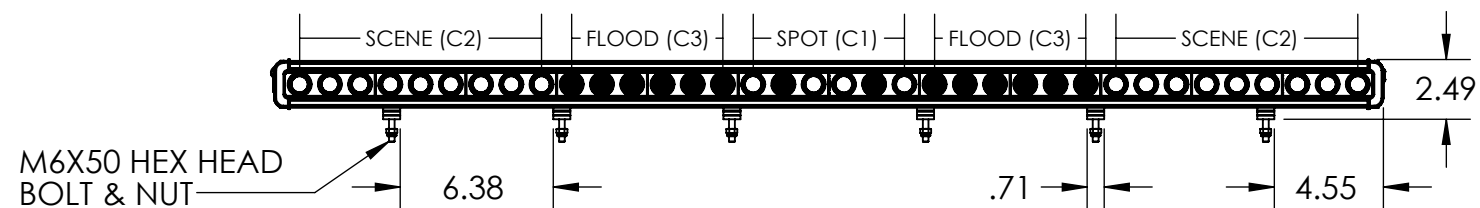

REVISIONS			
REV.	DESCRIPTION	DATE	APPROVED
A	ORIGINAL	10/17/2023	BH

DEUTSCH CONNECTOR WIRING		
	LEFT CONNECTOR	RIGHT CONNECTOR
1/A (RED)	CIRCUIT 1 (SPOT)	CIRCUIT 2 (SCENE)
2/B (BLACK)	GROUND	GROUND
C (YELLOW)	CIRCUIT 3 (FLOOD)	N/A

M6X50 HEX HEAD BOLT & NUT

OPTICS	
SCENE	60°
FLOOD	40°
SPOT	25°
	10°

**PROPRIETARY AND CONFIDENTIAL**  
 THE INFORMATION CONTAINED IN THIS DRAWING IS THE SOLE PROPERTY OF HIZVIZ LIGHTING INC. ANY REPRODUCTION IN PART OR AS A WHOLE WITHOUT THE WRITTEN PERMISSION OF HIZVIZ LIGHTING INC. IS PROHIBITED.

DESIGNED: BH	DATE: 10/17/2023	CURRENT: 14.1A @ 12.8V DC
CHECKED: WM	DATE: 10/17/2023	
APPROVED: SM	DATE: 10/17/2023	EFFECTIVE LUMENS: 13,495 lm
LENGTH: 46.4 in	WIDTH: 2.4 in	HEIGHT: 2.1 in
		IP RATING: IP68/69K

POWER: 180W
RAW LUMENS: 19,008 lm
WEIGHT: 10.5 lbs

<i>NOTE: CURRENT VARIES BASED ON VOLTAGE SUPPLIED</i>
OPERATING VOLTAGE: 9-32V DC
VIBRATION RATING: 21.2 Grms
TEMPERATURE RATING: -40 - 185° F

PART NAME		BROW LIGHT	
SIZE	PART NO.	REV	
<b>B</b>	FT-B-46-__	<b>A</b>	
SCALE: 1:12	DATE: 10/17/2023	SHEET 1 OF 1	