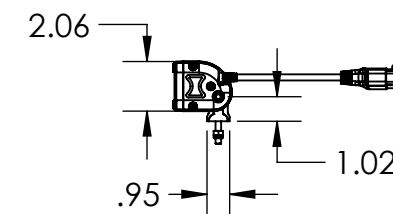

OPTICS	
SCENE	60°
FLOOD	40°
SPOT	25°
	10°

PROPRIETARY AND CONFIDENTIAL
THE INFORMATION CONTAINED IN THIS DRAWING IS THE SOLE PROPERTY OF HIZVIZ LIGHTING INC. ANY REPRODUCTION IN PART OR AS A WHOLE WITHOUT THE WRITTEN PERMISSION OF HIZVIZ LIGHTING INC. IS PROHIBITED.

UNLESS OTHERWISE SPECIFIED:
-DIMENSIONS ARE IN INCHES
-DIMENSIONS NOT SHOWN ARE FOUND IN 3D CAD DATA
-TOLERANCES
ANGULAR: ±0.25°
ONE PLACE DECIMAL: ±0.100
TWO PLACE DECIMAL: ±0.030
THREE PLACE DECIMAL: ±0.005

DESIGNED: BH	DATE: 10/17/2023	CURRENT: 14.1A @ 12.8V DC
CHECKED: WM	DATE: 10/17/2023	
APPROVED: SM	DATE: 10/17/2023	EFFECTIVE LUMENS: 13,495 lm
LENGTH: 46.4 in	WIDTH: 2.4 in	HEIGHT: 2.1 in
		IP RATING: IP68/69K

POWER: 180W
RAW LUMENS: 19,008 lm
WEIGHT: 10.5 lbs

<i>NOTE: CURRENT VARIES BASED ON VOLTAGE SUPPLIED</i>
OPERATING VOLTAGE: 9-32V DC
VIBRATION RATING: 21.2 Grms
TEMPERATURE RATING: -40 - 185° F